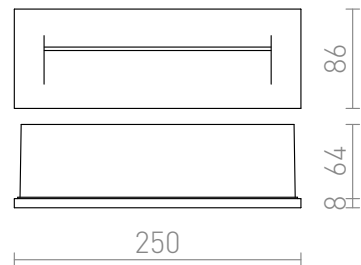

RASQ

LED 8,5W 190 lm Ra 80

Recessed wall light with integrated LED for indoor and outdoor use. Suitable as orientation lighting of paths, stairs or terraces. Install only as downward illumination.

RP EUR incl. VAT

R12627	RASQ wall recessed white 230V LED 8.5W IP65 3000K	150,00
R12628	RASQ wall recessed anthracite grey 230V LED 8.5W IP65 3000K	150,00

IP65

 3D model

 manual