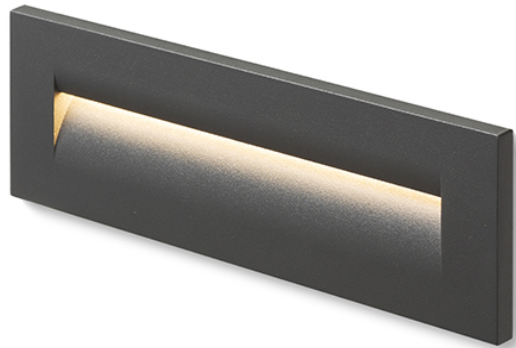

RASQ

LED 8,5W 190 lm Ra 80

Recessed wall light with integrated LED for indoor and outdoor use. Suitable as orientation lighting of paths, stairs or terraces. Install only as downward illumination.

RP EUR incl. VAT

R12627	RASQ wall recessed white 230V LED 8.5W IP65 3000K	150,00
R12628	RASQ wall recessed anthracite grey 230V LED 8.5W IP65 3000K	150,00

IP65

 3D model

 manual