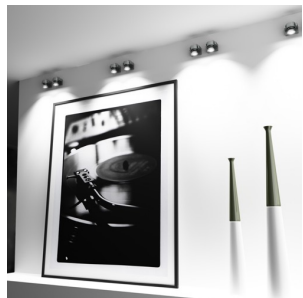

REDO

Directional spotlight of solid aluminum.

RP EUR incl. VAT

R10173

REDO directional aluminum 230V GU10
50W

38,00

 3D model

 manual