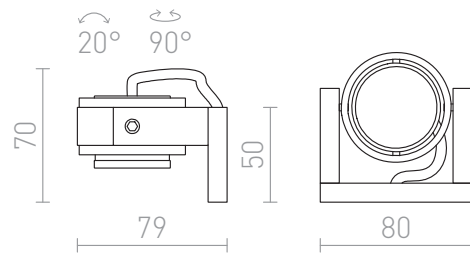

REDO

Directional spotlight of solid aluminum.

RP EUR incl. VAT

R10173

REDO directional aluminum 230V GU10
50W

38,00

 3D model

 manual