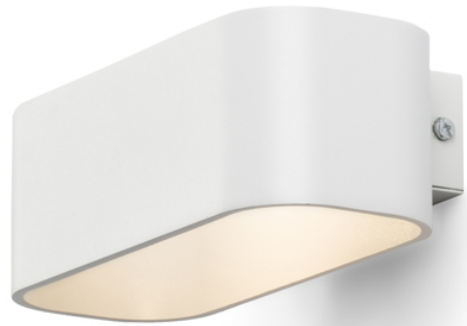

# REEM

**LED 4,5W 300 lm Ra 80**

Wall light of lacquered aluminum with integrated LED for UP/DOWN illumination.

RP EUR incl. VAT

**R10401**

REEM wall white 230V LED 4.5W 3000K

**88,00**

3D model