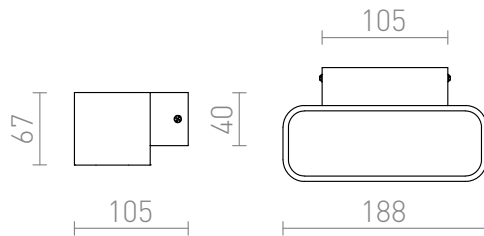

# REEM

**LED 4,5W 300 lm Ra 80**

Wall light of lacquered aluminum with integrated LED for UP/DOWN illumination.

RP EUR incl. VAT

**R10401**

REEM wall white 230V LED 4.5W 3000K

**88,00**

3D model