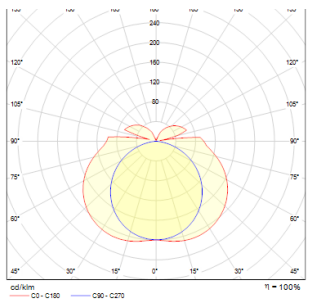

REGINA 60

LED 9W 778 lm Ra 80

Linear light with integrated LED suitable above mirrors. Can be installed in wet environments.

RP EUR incl. VAT

R12000

REGINA LED 60 chrome 230V LED 9W IP44
3000K

120,00

IP44