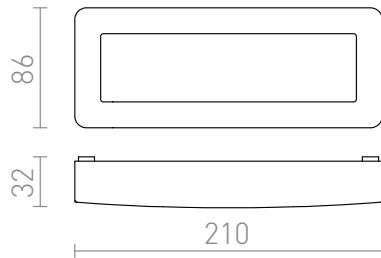

RENO SQ DIRECT

LED 5W 450 lm Ra 80

Outdoor wall light of durable plastic with integrated LED and driver.

RP EUR incl. VAT

R11951	RENO SQ DR surface mounted grey 230V LED 5W IP65 3000K	35,00
R11954	RENO SQ DR surface mounted anthracite grey 230V LED 5W IP65 3000K	35,00

IP65

3D model

manual