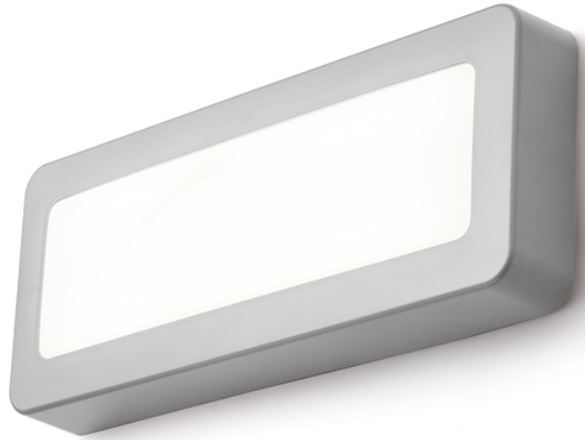

RENO SQ DIRECT

LED 5W 450 lm Ra 80

Outdoor wall light of durable plastic with integrated LED and driver.

RP EUR incl. VAT

R11951	RENO SQ DR surface mounted grey 230V LED 5W IP65 3000K	35,00
R11954	RENO SQ DR surface mounted anthracite grey 230V LED 5W IP65 3000K	35,00