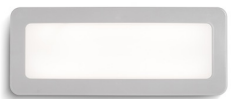

3D model

manual