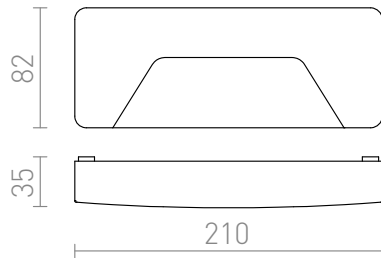

RENO SQ INDIRECT

LED 3W 280 lm Ra 80

Outdoor wall-mounted LED luminaire made of durable plastic with integrated drive. In two colors. Install only lighting down.

RP EUR incl. VAT

R11950	RENO SQ INDR wall grey 230V LED 3W IP65 3000K	35,00
R11953	RENO SQ INDR wall anthracite grey 230V LED 3W IP65 3000K	35,00

IP65

3D model

manual