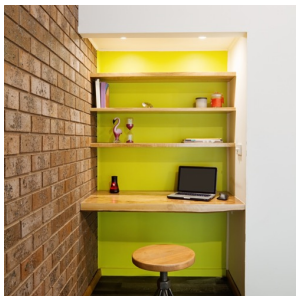

REWA

Recessed spotlight with a solid textured frame.

RP EUR incl. VAT

R10421

REWA fixed chrome 230V GU10 50W

19,00

3D model

manual