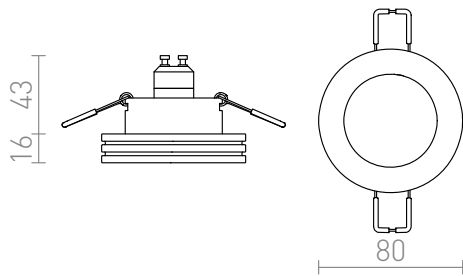

REWA

Recessed spotlight with a solid textured frame.

RP EUR incl. VAT

R10421

REWA fixed chrome 230V GU10 50W

19,00

3D model

manual

5,5

0,204

G11841