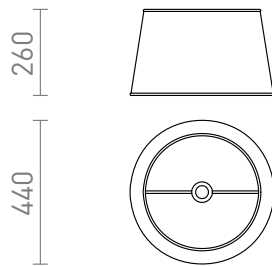

R13344

RIDICK shade shiny black golden foil max.
20W

48,00

 3D model

 manual