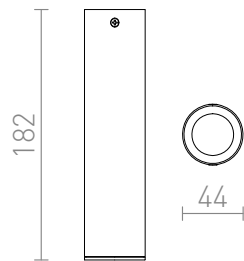

RIGA 18 CEILING

LED 4W 285 lm Ra 80

Ceiling light with integrated LED, available in four colors.

RP EUR incl. VAT

| | | |
|---------------|---|--------------|
| R12448 | RIGA 18 ceiling chrome 230V LED 4W 38° 3000K | 68,00 |
| R12449 | RIGA 18 ceiling copper 230V LED 4W 38° 3000K | 68,00 |
| R12450 | RIGA 18 ceiling white 230V LED 4W 38° 3000K | 58,00 |
| R12451 | RIGA 18 ceiling black 230V LED 4W 38° 3000K | 58,00 |

3D model

38°

0,50

PDF manual