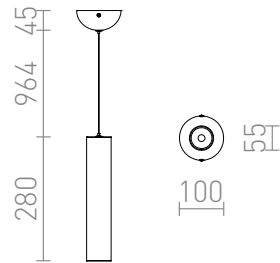

# RIGA 28 PENDENT

LED 6W 570 lm Ra 80

Pendent light with integrated LED, available in four colors.

RP EUR incl. VAT

<b>R12456</b>	RIGA 28 pendent chrome 230V LED 6W 38° 3000K	<b>88,00</b>
<b>R12457</b>	RIGA 28 pendent copper 230V LED 6W 38° 3000K	<b>88,00</b>
<b>R12458</b>	RIGA 28 pendent white 230V LED 6W 38° 3000K	<b>88,00</b>
<b>R12459</b>	RIGA 28 pendent black 230V LED 6W 38° 3000K	<b>88,00</b>

 3D model

 manual