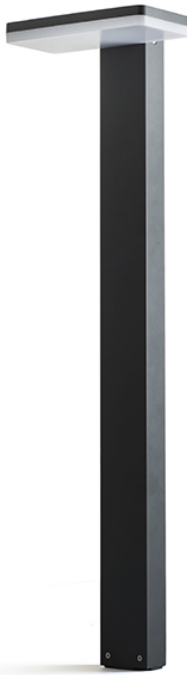

# RINA BOLLARD

LED 12W 1000 lm Ra 80

Outdoor bollard of die-cast aluminum with integrated LED and an opal-colored bottom cover. For downward illumination.

RP EUR incl. VAT

**R12515**

RINA bollard anthracite grey 230V LED 12W  
IP44 3000K

**158,00**

IP44

3D model

PDF manual