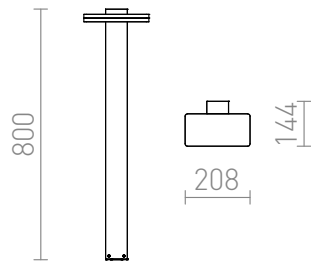

# RINA BOLLARD

LED 12W 1000 lm Ra 80

Outdoor bollard of die-cast aluminum with integrated LED and an opal-colored bottom cover. For downward illumination.

RP EUR incl. VAT

**R12515**

RINA bollard anthracite grey 230V LED 12W  
IP44 3000K

**158,00**

IP44

3D model

PDF manual