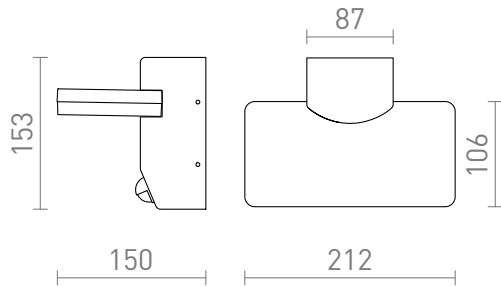

NEW

RINA PIR

LED 12W 900 lm Ra 80

Outdoor LED wall lamp of die-cast aluminum with an opal-colored bottom cover and built-in sensor which can be configured. For downward installation only.

RP EUR incl. VAT

R13654

RINA PIR wall anthracite grey 230V LED 12W
IP65 3000K

129,00

IP65

 3D model

 manual