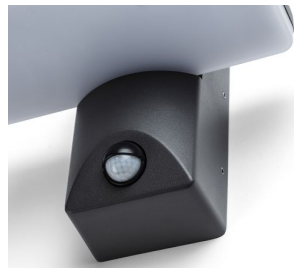

NEW

RINA PIR

LED 12W 900 lm Ra 80

Outdoor LED wall lamp of die-cast aluminum with an opal-colored bottom cover and built-in sensor which can be configured. For downward installation only.

RP EUR incl. VAT

R13654

RINA PIR wall anthracite grey 230V LED 12W
IP65 3000K

129,00

IP65

 3D model

 manual