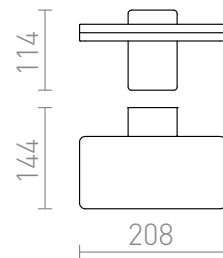

LED 12W 1000 lm Ra 80

Outdoor wall lamp of die-cast aluminum with integrated LED and an opal-colored bottom cover. For downward installation only.

RP EUR incl. VAT

R11947

RINA wall anthracite grey 230V LED 12W
IP65 3000K

120,00

IP65