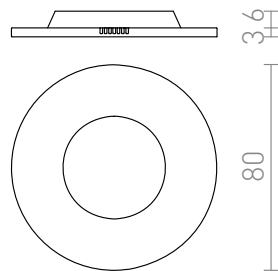

RINO DECORATIVE FRAME

Front cover for RINO.

RP EUR incl. VAT

R11683	RINO decorative frame white	9,20
R11684	RINO decorative frame chrome	14,00
R11685	RINO decorative frame gold	14,00
R11686	RINO decorative frame matt nickel	14,00

3D model

manual