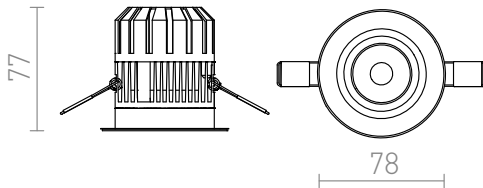

3D model

PDF manual

.ies data