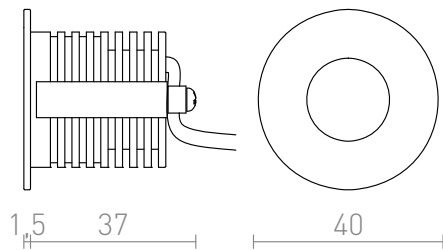

# RIO R

**LED 3W 70 lm Ra 80**

Recessed orientation light with integrated LED for installation in hollow walls or niches.

RP EUR incl. VAT

**R12656**

RIO R recessed white 230V LED 3W 22°  
3000K

**17,50**

3D model