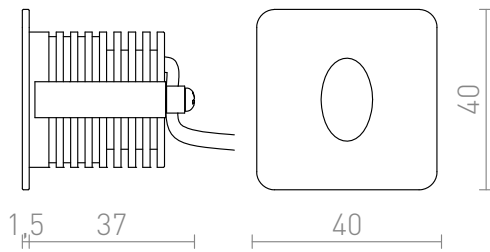

# RIO SQ O

LED 3W 70 lm Ra 80

Recessed orientation light with integrated LED for installation in hollow walls or niches.

RP EUR incl. VAT

**R12655**

RIO SQ O recessed white 230V LED 3W 22°  
3000K

**17,50**

[3D model](#)

[manual](#)