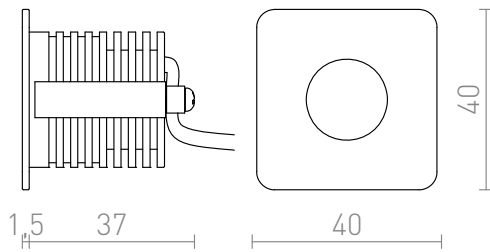

# RIO SQ

**LED 3W 70 lm Ra 80**

Recessed orientation light with integrated LED for installation in hollow walls or niches.

RP EUR incl. VAT

**R12350**

RIO SQ recessed white 230V LED 3W 22°  
3000K

**17,50**

3D model

manual