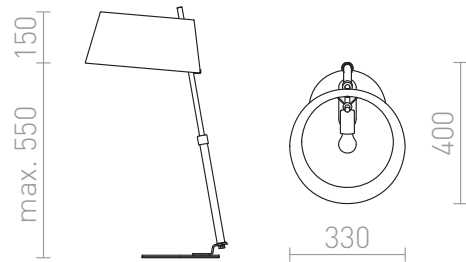

RITZY TABLE

Table lamp with adjustable height in black and chrome, comes with a textile shade and E27 socket.

RP EUR incl. VAT

R12486

RITZY table black chrome 230V E27 42W

178,00

3D model

PDF manual