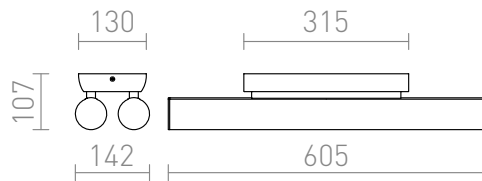

RIVIER CEILING 14W

Fluorescent lamp for two T5 tubes, chrome plated and fastened, clear glass cover.

RP EUR incl. VAT

R10238

RIVIER ceiling clear glass/chrome 230V G5
2x14W

120,00

3D model

manual