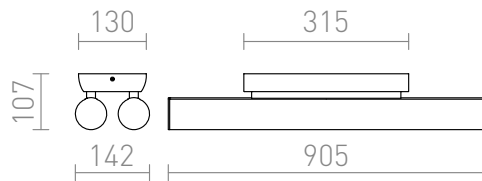

RIVIER CEILING 21W

Surface-mounted light for T5 fluorescent tubes, with a shade of clear glass and a chrome-plated base.

RP EUR incl. VAT

R10239

RIVIER ceiling clear glass/chrome 230V G5
2x21W

215,00

3D model