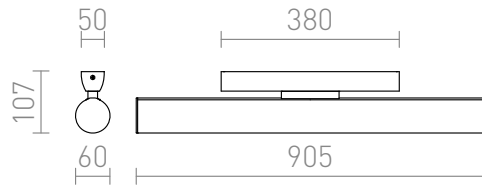

RIVIER WALL 21W

Fixture for T5 fluorescent tubes with a shade of clear glass and details in chrome.

RP EUR incl. VAT

R10237

RIVIER wall clear glass/chrome 230V G5 21W

120,00

3D model

manual