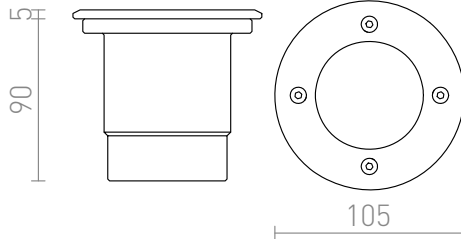

# RIZZ R 105

**LED 3W 130 lm Ra 80**

Outdoor recessed light for ground installation with integrated LED.  
Driver included.

RP EUR incl. VAT

**R10376**

RIZZ R 105 stainless steel 230V LED 3W 96°  
IP65 3000K

# IP65

3D model

PDF manual

96°

.ies data

0,574