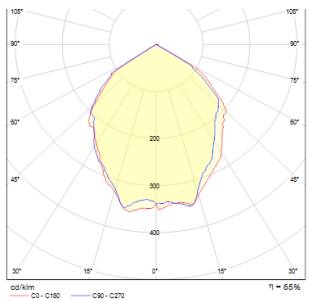

# RIZZ R 105

**LED 3W 130 lm Ra 80**

Outdoor recessed light for ground installation with integrated LED.  
Driver included.

RP EUR incl. VAT

**R10376**

RIZZ R 105 stainless steel 230V LED 3W 96°  
IP65 3000K

# IP65

3D model

PDF manual

96°

.ies data

0,574