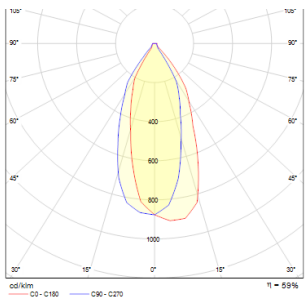

RIZZ R 125

LED 7W 492 lm Ra 80

Outdoor recessed light for ground installation with integrated LED.
Driver included.

RP EUR incl. VAT

R11961

RIZZ R 125 stainless steel 230V LED 7W 46°
IP67 3000K

158,00

IP67