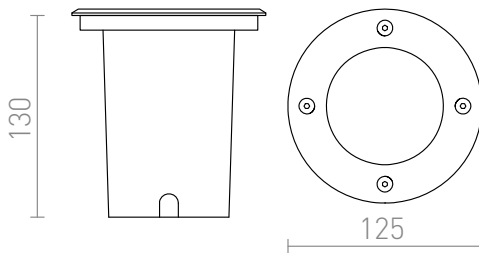

RIZZ R 125

LED 7W 492 lm Ra 80

Outdoor recessed light for ground installation with integrated LED.
Driver included.

RP EUR incl. VAT

R11961

RIZZ R 125 stainless steel 230V LED 7W 46°
IP67 3000K

158,00

IP67

 3D model

 manual