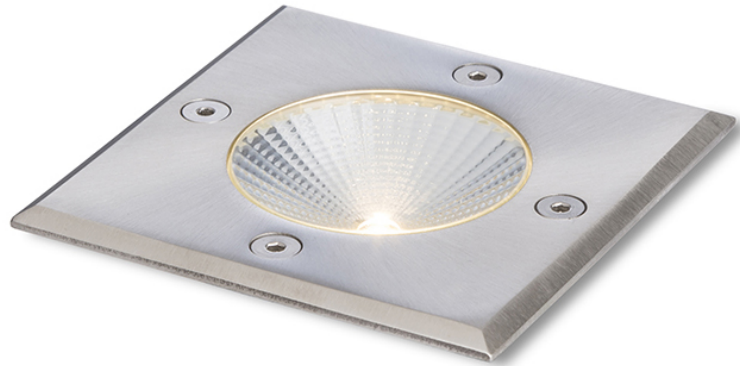

RIZZ SQ 105

LED 3W 128 lm Ra 80

Outdoor recessed light for ground installation with integrated LED.
Driver included.

RP EUR incl. VAT

R10436

RIZZ SQ 105 stainless steel 230V LED 3W
96° IP65 3000K

129,00

IP65