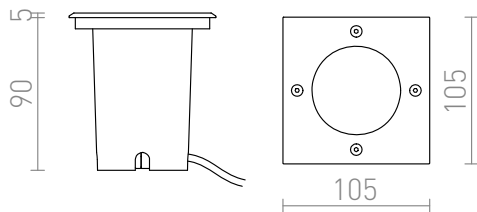

RIZZ SQ 105

LED 3W 128 lm Ra 80

Outdoor recessed light for ground installation with integrated LED.
Driver included.

RP EUR incl. VAT

R10436

RIZZ SQ 105 stainless steel 230V LED 3W
96° IP65 3000K

129,00

IP65

3D model

12

96°

0,58

0,58

manual