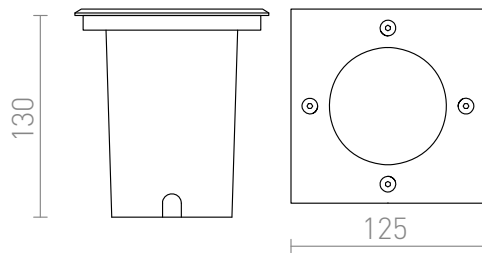

# RIZZ SQ 125

LED 7W 433 lm Ra 80

Outdoor recessed light for ground installation with integrated LED.  
Driver included.

RP EUR incl. VAT

**R11962**

RIZZ SQ 125 stainless steel 230V LED 7W 41°  
IP67 3000K

**178,00**

IP67

3D model

15

41°

0,9

0,9

manual