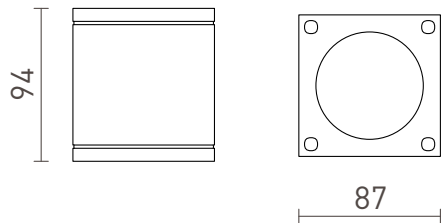

RODGE

IP54

Outdoor ceiling light with a GU10 socket.

RP EUR incl. VAT

R13503	RODGE ceiling white 230V GU10 35W IP54	48,00
R13510	RODGE ceiling grey 230V GU10 35W IP54	48,00
R13511	RODGE ceiling anthracite grey 230V GU10 35W IP54	48,00