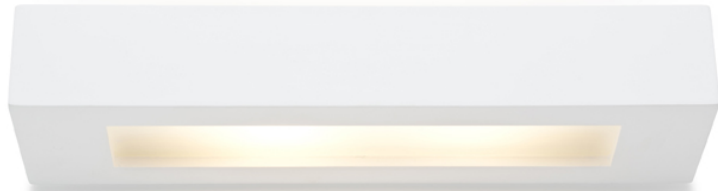

# ROLO

Wall light of plaster with UP/DOWN illumination. The bottom has a satin glass cover. The surface can be colored with interior paint.

RP EUR incl. VAT

**R10446**

ROLO 36 wall plaster 230V E14 2x30W

**58,00**