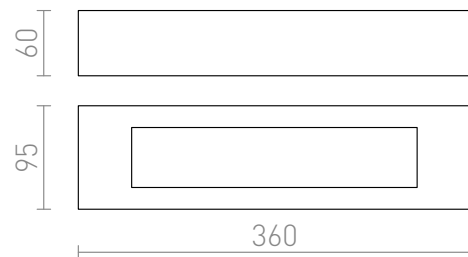

# ROLO

Wall light of plaster with UP/DOWN illumination. The bottom has a satin glass cover. The surface can be colored with interior paint.

RP EUR incl. VAT

**R10446**

ROLO 36 wall plaster 230V E14 2x30W

**58,00**