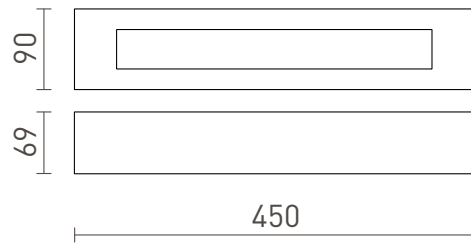

3D model

manual

G13454