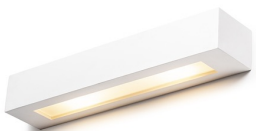

3D model

manual

G13454