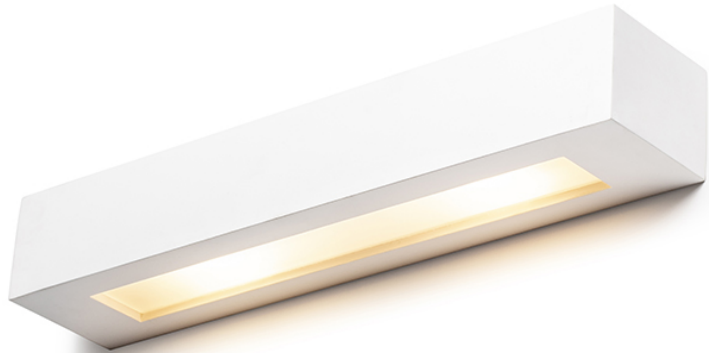

# ROLO 45

Wall light of plaster with UP/DOWN illumination. The bottom has a satin glass cover. The surface can be colored with interior paint.

RP EUR incl. VAT

**R13436**

ROLO 45 wall plaster 230V E14 2x11W