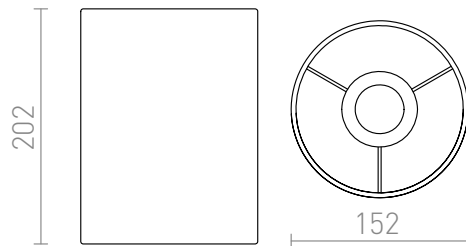

RON 15/20

Textile shade for E27 sleeve, suitable for installation on hanging sets or table stands, eg: HEX, ELISA, ENZO, KOMBIX, LISA, MORE, CORTINA, NYC.

RP EUR incl. VAT

R11802	RON 15/20 shade Polycotton black/golden foil max. 28W	78,00
R11803	RON 15/20 shade Polycotton black/copper foil max. 28W	78,00
R11804	RON 15/20 shade Polycotton white/white PVC max. 28W	58,00
R11805	RON 15/20 shade Chintz apricot/white PVC max. 28W	58,00
R11806	RON 15/20 shade Chintz orange/white PVC max. 28W	58,00
R11807	RON 15/20 shade Chintz terracotta/white PVC max. 28W	58,00

 3D model

 manual