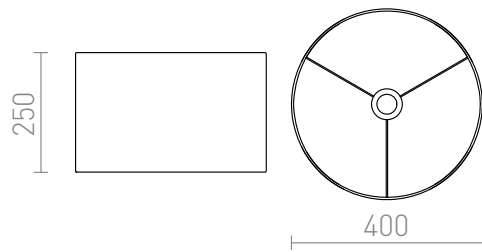

RON 40/25

Textile shade with E27 fitting. For installation on a ceiling base, pendant set or floor base. A PMMA diffuser (R11867, R12299) can be ordered separately for the shade. The diffuser is not suitable for R11455. Suitable accessories: SOLO, HEX, ELISA, ENZO, ETRE, LISA, IRIDIS, REP, EUR incl. VAT

R11389	RON 40/25 shade Pleated black max. 23W	158,00
R11455	RON 40/25 shade Pleated pink max. 23W	98,00
R11481	RON 40/25 shade Polycotton black/copper foil max. 23W	129,00
R11540	RON 40/25 shade Chintz olive/silverfoil max. 23W	120,00
R11549	RON 40/25 shade Chintz mint/silverfoil max. 23W	120,00
R11587	RON 40/25 shade Monaco dove gray/silver PVC max. 23W	120,00