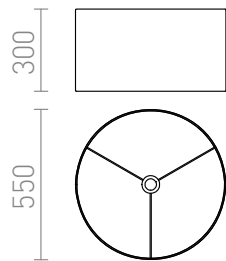

R11480	RON 55/30 shade Polycotton black/copper foil max. 23W	188,00
R11538	RON 55/30 shade Chintz olive/silverfoil max. 23W	188,00
R11547	RON 55/30 shade Chintz mint/silverfoil max. 23W	188,00
R11574	RON 55/30 shade Monaco petrol blue/silver PVC max. 23W	178,00
R11585	RON 55/30 shade Monaco dove gray/silver PVC max. 23W	178,00
R11463	RON 55/30 shade Polycotton black/golden foil max. 23W	158,00