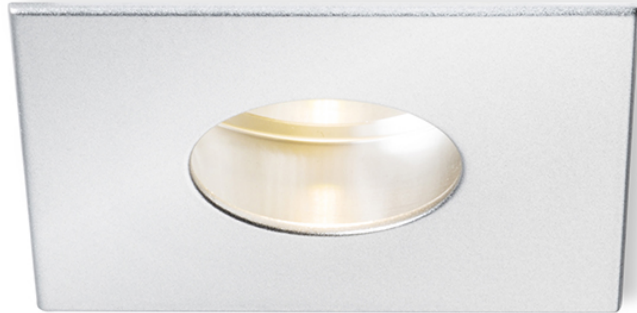

RONA

LED 5W 450 lm Ra 80

Recessed luminaire. The light source can be tilted 30° to one side. The screen size is 3.5 cm.

RP EUR incl. VAT

R10412	RONA directional with round opening white 230V/350mA LED 5W 3000K	19,00
R10458	RONA directional with round opening silver grey 230V/350mA LED 5W 3000K	22,00