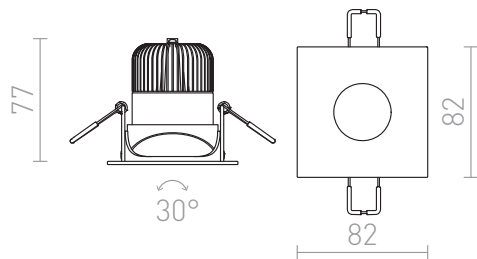

RONA

LED 5W 450 lm Ra 80

Recessed luminaire. The light source can be tilted 30° to one side. The screen size is 3.5 cm.

RP EUR incl. VAT

R10412	RONA directional with round opening white 230V/350mA LED 5W 3000K	19,00
R10458	RONA directional with round opening silver grey 230V/350mA LED 5W 3000K	22,00

 3D model

 manual