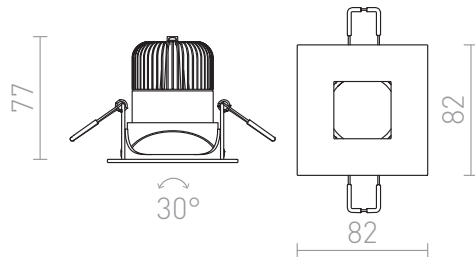

RONA SQUARE

LED 5W 450 lm Ra 80

Recessed luminaire. The light source can be tilted 30° to one side. The screen size is 3.5 / 3.5 cm.

RP EUR incl. VAT

R10413	RONA directional with square opening white 230V/350mA LED 5W 3000K	19,00
R10459	RONA directional with square opening silver grey 230V/350mA LED 5W 3000K	22,00

3D model

manual