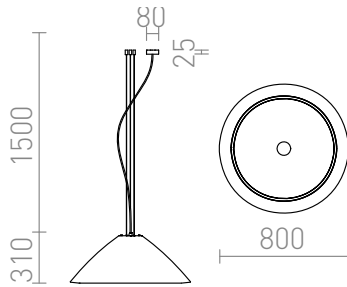

ROND 3000K

LED 25W 2100 lm Ra 80

Solid fiberglass pendant lamp with a smooth finish and integrated LED.

RP EUR incl. VAT

R11709

ROND 80 pendent white 230V LED 25W
3000K

780,00

 3D model