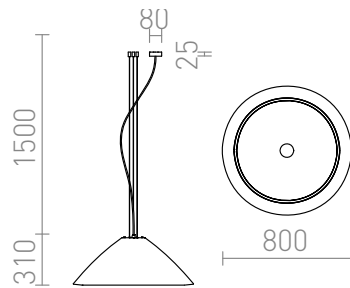

ROND 4000K

LED 25W 2100 lm Ra 80

Solid fiberglass pendant lamp with a smooth finish and integrated LED.

RP EUR incl. VAT

R11710

ROND 80 pendent white 230V LED 25W
4000K

780,00

3D model