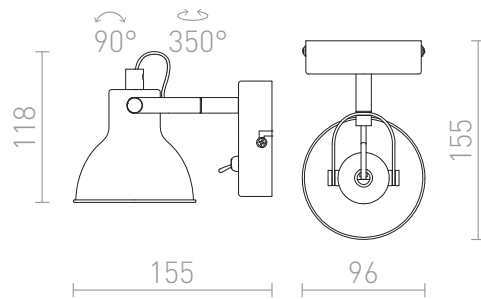

ROSITA I

Retro-style wall lamp for energy efficient GU10 light sources.

RP EUR incl. VAT

R12507	ROSITA I wall white/silver grey 230V LED GU10 9W	38,00
R12508	ROSITA I wall black/gold 230V LED GU10 9W	38,00

 3D model

 manual

G11841