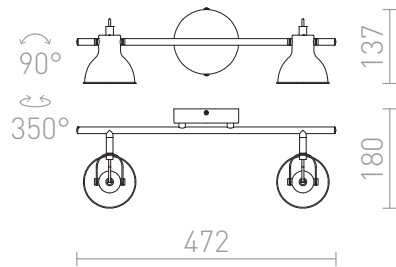

ROSITA II

Retro-style wall lamp for energy efficient GU10 light sources.

RP EUR incl. VAT

R12509	ROSITA II wall white/silver grey 230V LED GU10 2x9W	88,00
R12510	ROSITA II wall black/gold 230V LED GU10 2x9W	88,00

 3D model

 manual

G11841