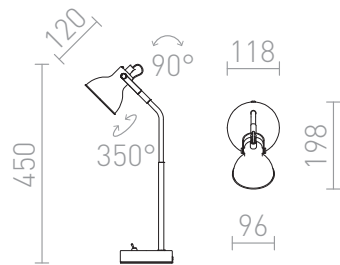

ROSITA TABLE

Retro-style desk lamp for energy efficient GU10 light sources.

RP EUR incl. VAT

R12511

ROSITA table white/silver grey 230V LED
GU10 9W

78,00

R12512

ROSITA table black/gold 230V LED GU10 9W

78,00

3D model

90°

1,25

manual

G11841