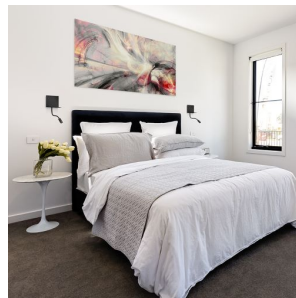

NEW

ROSTAM

LED 2x3W 350 lm Ra 80

Shelf with built in LED and USB port for charging of cell phones. Both the indirect light source and the gooseneck spotlight are toggled by individual switches.

RP EUR incl. VAT

R13571

ROSTAM wall with USB black 230V LED
2x3W 3000K

120,00

3D model

manual