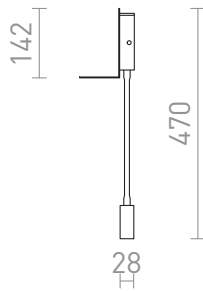

3D model

manual