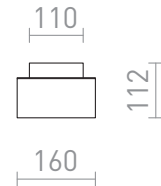

3D model

manual