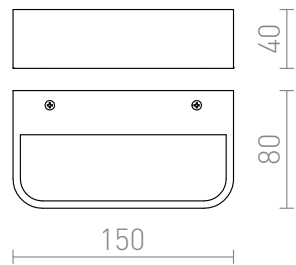

ROZA

LED 6W 315 lm Ra 80

UP/DOWN wall light with integrated LED and rounded corners.

RP EUR incl. VAT

R12575

ROZA wall white 230V LED 6W 3000K

58,00

3D model