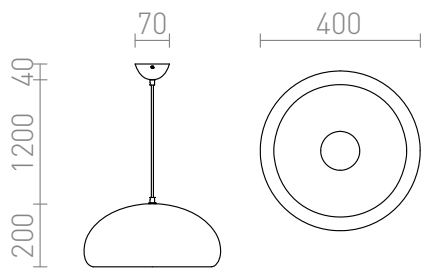

ROZE 40

Rounded pendant light with a lacquered metal shade, available in two sizes.

RP EUR incl. VAT

R11703

ROZE 40 pendent shiny black/white 230V
E27 42W

158,00

3D model

120