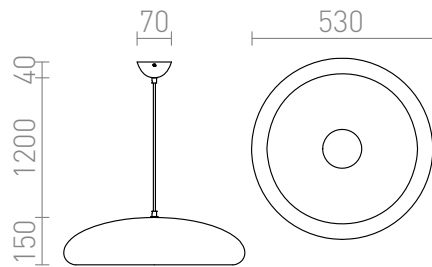

ROZE 53

Rounded pendant light with a lacquered metal shade, available in two sizes.

RP EUR incl. VAT

R11704

ROZE 53 pendent shiny black/white 230V
E27 42W

258,00

 3D model

 manual