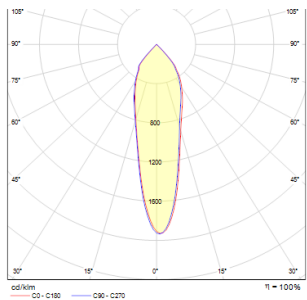

SAM

LED 5,4W 400 lm Ra 80

Recessed spotlight with integrated LED. Can only tilt around one axis.

RP EUR incl. VAT

R10403

SAM recessed directional white 230V LED
5.4W 27° 3000K

58,00

3D model

manual

27°

20°

8,5/7

8,5/7

.ies data