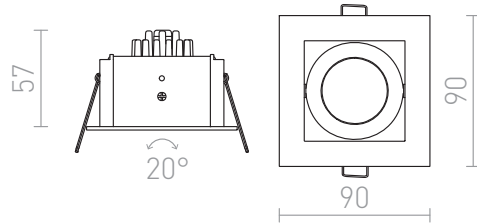

SAM

LED 5,4W 400 lm Ra 80

Recessed spotlight with integrated LED. Can only tilt around one axis.

RP EUR incl. VAT

R10403

SAM recessed directional white 230V LED
5.4W 27° 3000K

58,00

3D model

manual

27°

20°

8,5/7

8,5/7

.ies data