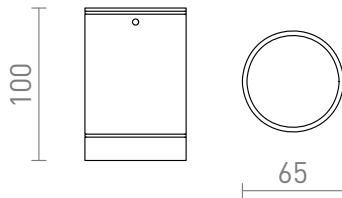

SAMMY

IP54

Outdoor ceiling light with a GU10 socket and a clear glass bottom cover.

RP EUR incl. VAT

R13450	SAMMY ceiling white 230V LED GU10 15W IP54	48,00
R13451	SAMMY ceiling grey 230V LED GU10 15W IP54	48,00
R13452	SAMMY ceiling anthracite grey 230V LED GU10 15W IP54	48,00