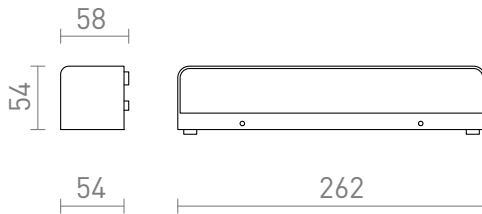

SAMPO

LED 9W 650 lm Ra 80

Rectangular wall light with built in LED for asymmetric downward illumination.

RP EUR incl. VAT

R13619

SAMPO wall anthracite grey 230V LED 9W
IP65 3000K

78,00

IP65