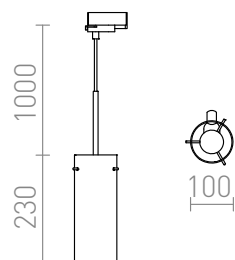

SANSSOUCI FOR 3-CIRCUIT TRACK CHROME

Suspended light with glass shade and adapter for 3-circuit tracks in three color variations. The appearance of the shade is reflective when not illuminated, and partially translucent when the light is on. The black shade is not translucent.

RP EUR incl. VAT

R12095

SANSSOUCI for 3-circuit tracks chrome-tinted glass 230V E27 42W

158,00

100

0,8

3D model

manual