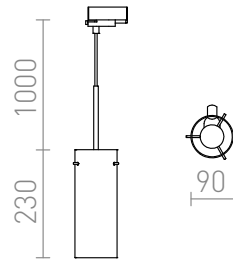

# SANSSOUCI FOR 3-CIRCUIT TRACK COPPER

Pendent light with glass shade and adapter for 3-circuit tracks in three color variations. The appearance of the shade is reflective when not illuminated, and partially translucent when the light is on. The black shade is not translucent.

RP EUR incl. VAT

**R12094**

SANSSOUCI for 3-circuit tracks copper-tinted glass 230V E27 42W

**120,00**

 3D model

 manual

G13111