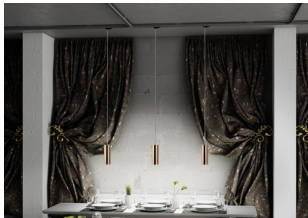

# SANSSOUCI FOR 3-CIRCUIT TRACK COPPER

Pendent light with glass shade and adapter for 3-circuit tracks in three color variations. The appearance of the shade is reflective when not illuminated, and partially translucent when the light is on. The black shade is not translucent.

RP EUR incl. VAT

**R12094**

SANSSOUCI for 3-circuit tracks copper-tinted glass 230V E27 42W

**120,00**

 3D model

 manual

G13111