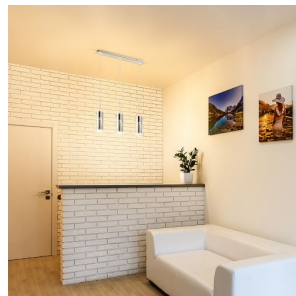

3D model

manual

G11841