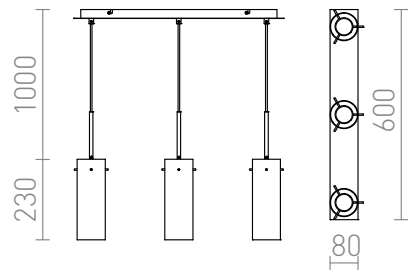

SANSSOUCI III

Pendant light with three glass shades and a chrome-plated base. The surface of the shades become mirror-like when the light is turned off and partially transparent when lit.

RP EUR incl. VAT

R10528

SANSSOUCI III pendent chrome-tinted glass
230V GU10 3x50W

215,00

 3D model

 manual

G11841