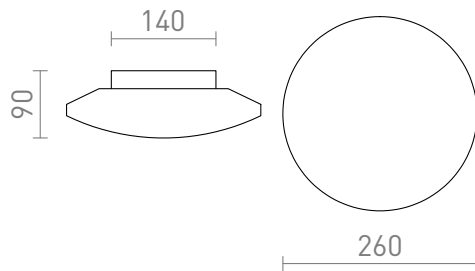

NEW

SARA LED 26

LED 12W 900 lm Ra 80

LED ceiling light of opal-colored glass on a chrome-plated base.
Suitable for use in bathrooms.

RP EUR incl. VAT

R13687

SARA LED 26 ceiling opal-colored
glass/chrome 230V LED 12W IP44 3000K

98,00

IP44

3D model

manual